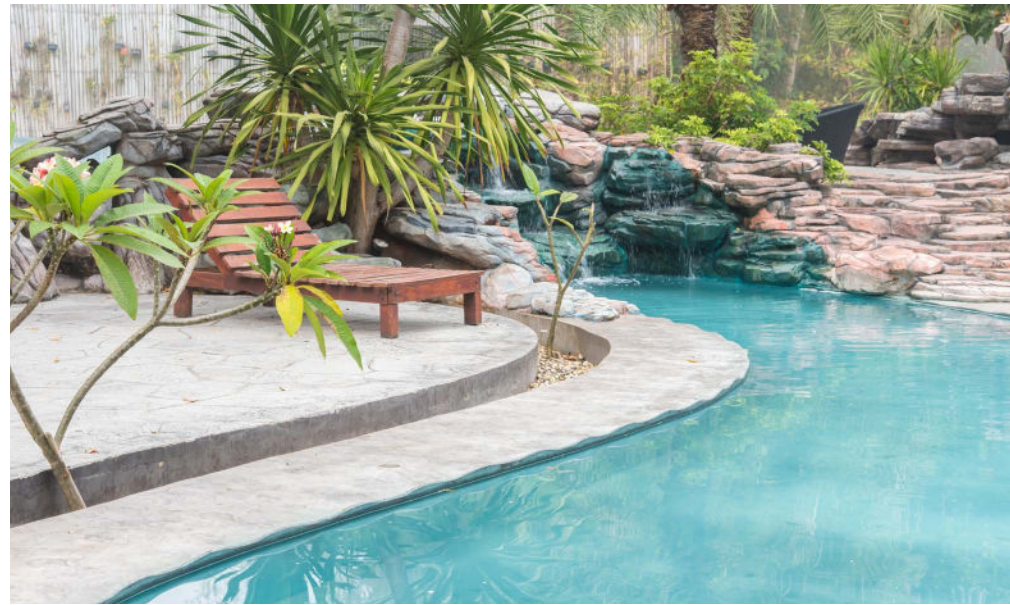

FILTRATION | SALTWATER / CHLORINE