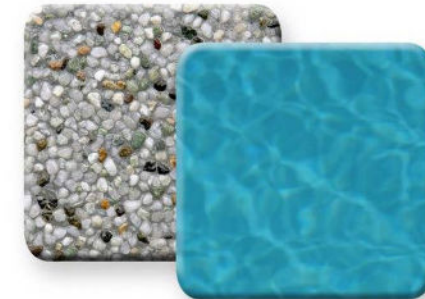

ELYSIUM

ZENITH

MARINER

SOLACE

RETREAT

CALYPSO

CASCADE

AQUAFALL

CONCRETE FINISH | PEBBLE TEC \$\$\$

CARIBBEAN BLUE \$

MOONLIGHT GREY \$

SANDY BEACH \$

BLUE LAGOON \$\$

BLUE WAVE \$\$

TAHOE BLUE \$\$

MIDNIGHT BLUE \$\$\$

CREME DE MENTHE \$\$\$

EMERALD BAY \$\$\$

SKY BLUE \$\$\$

BLACK MARBLE \$\$\$

TROPICAL BREEZE \$\$\$

CONCRETE FINISH | PEBBLE SHEEN \$\$

AQUA BLUE \$

WHITE DIAMONDS \$

SLATE

CHAMPLAIN GREY

CHESTNUT BROWN

SMOOTH

CHAMPLAIN GREY

CHESTNUT BROWN

SHALE GREY

SANDLEWOOD