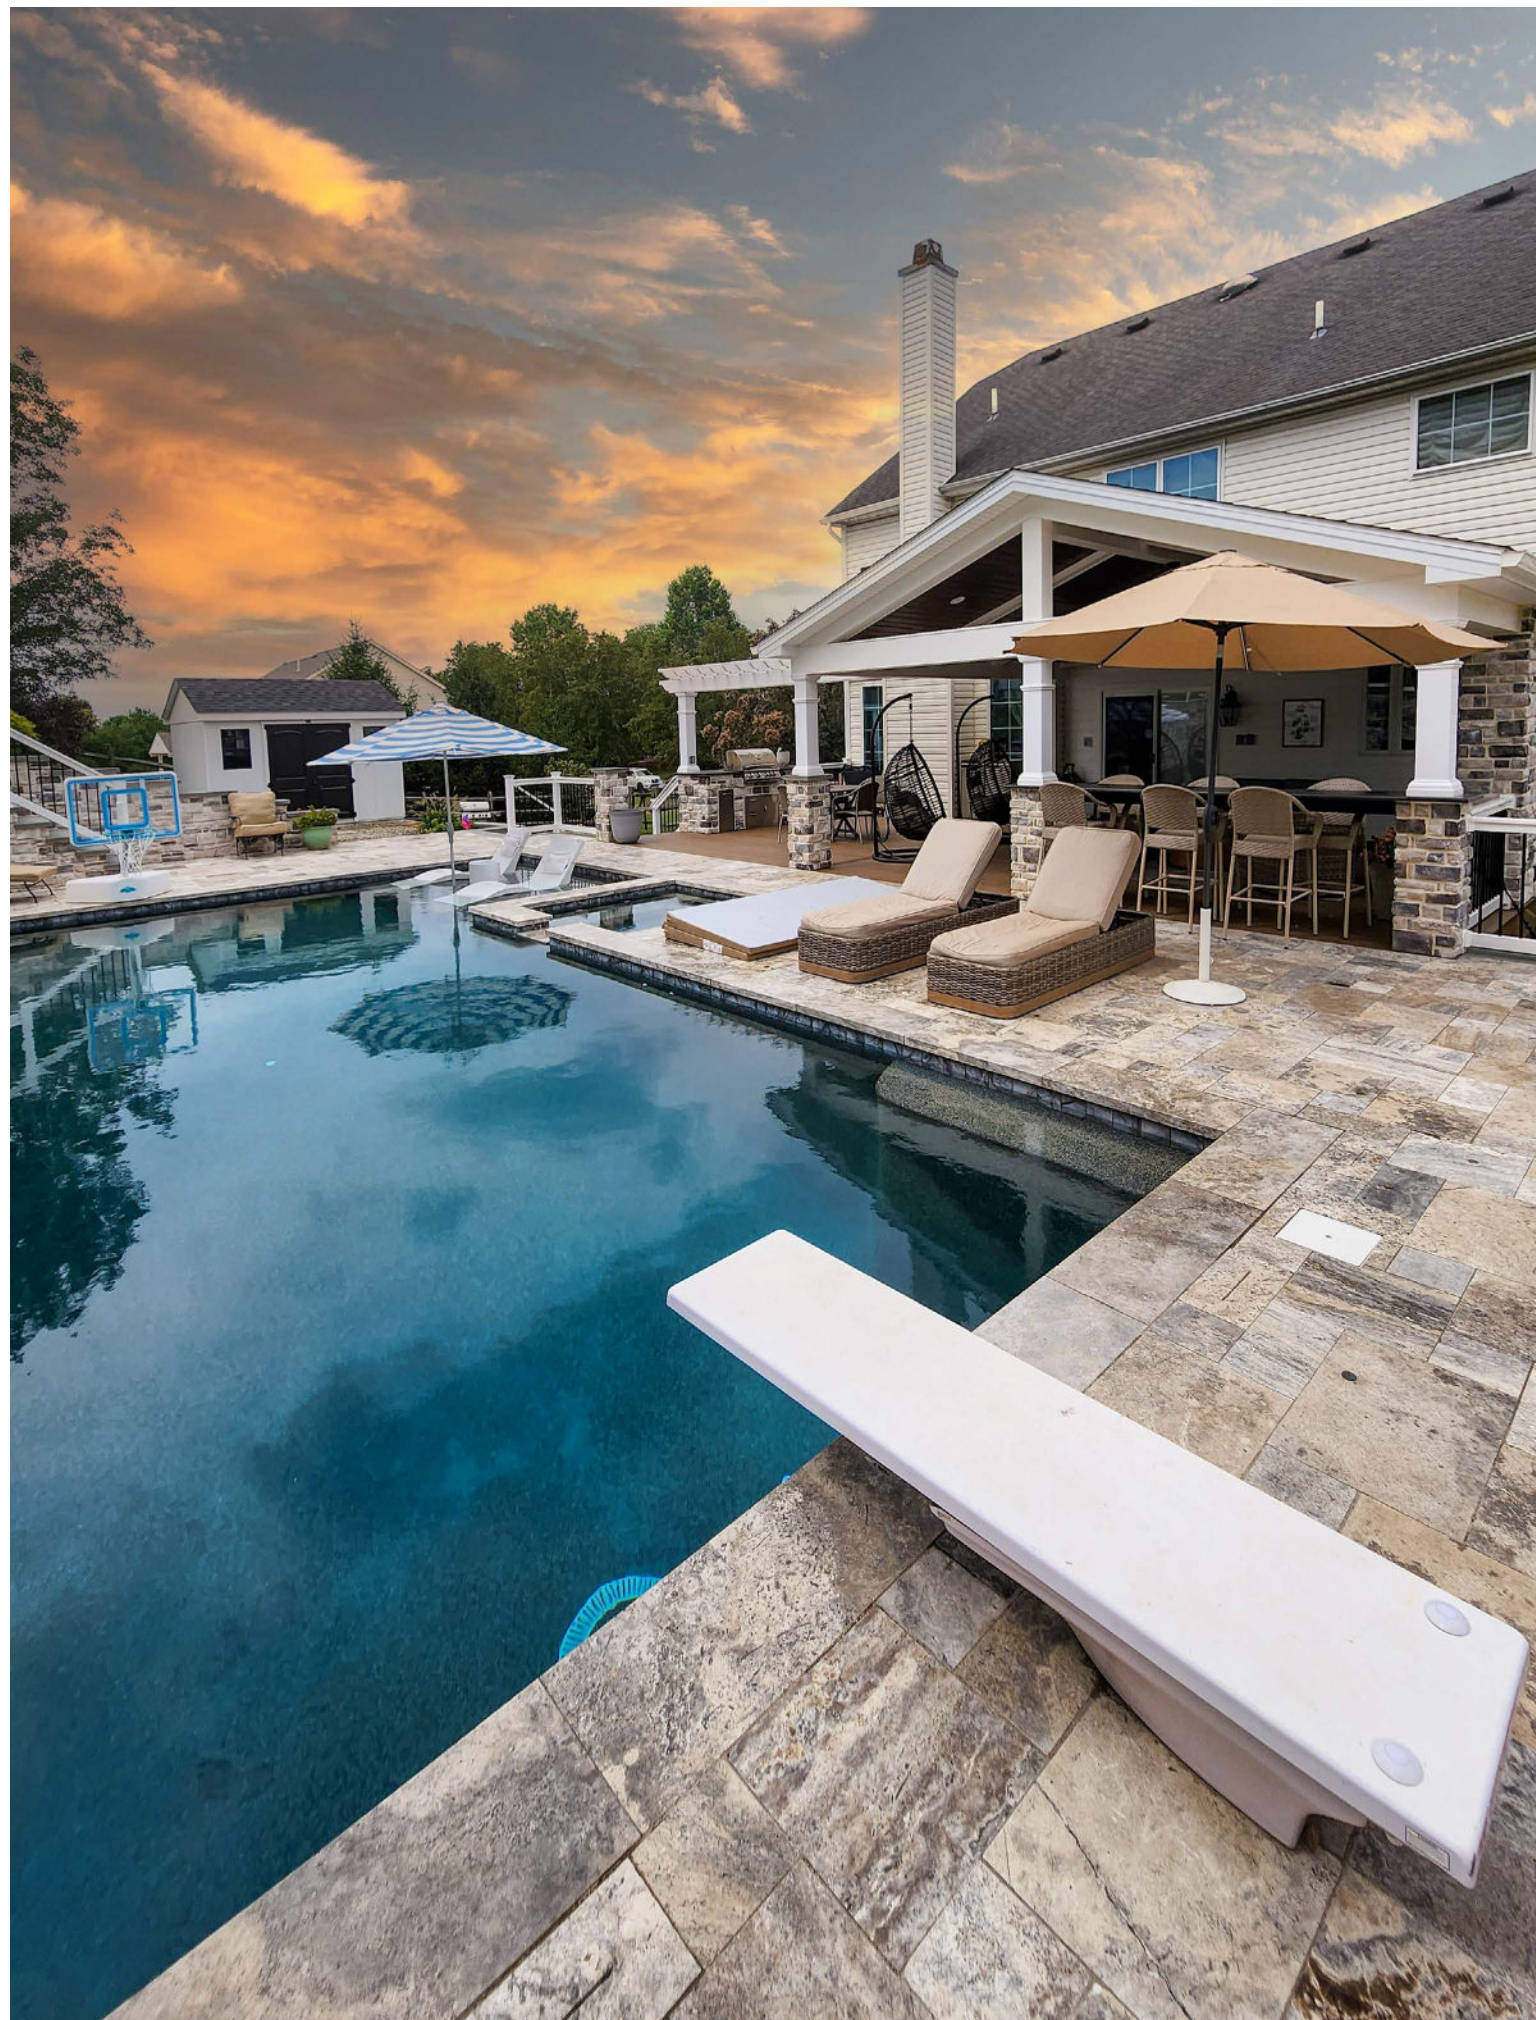

THE CARIBBEAN

40'L x 16'W x 4'-6'8"D

THE MEDITERRANEAN

40'L x 16'W x 4'-8'D

LIMITLESS

26'L x 12'6"W x 4'3"-5'7"D | 30'L x 12'6"W x 4'3"-6'D

SOAKE[®]
POOLS

HAND-TILED PRECAST CONCRETE PLUNGE POOLS & COLD PLUNGE POOLS