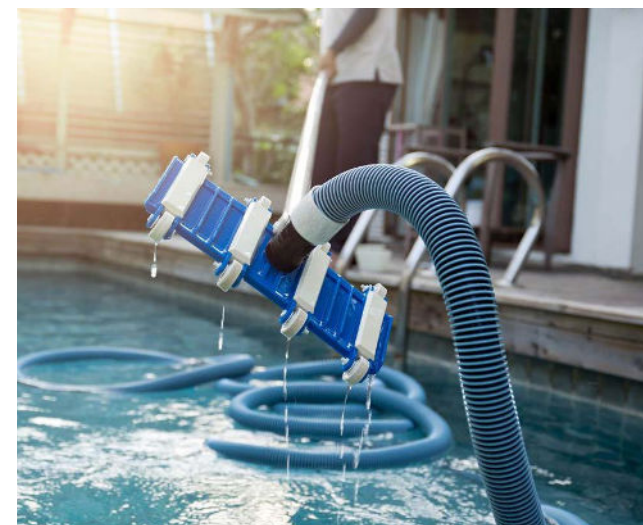

FIBERGLASS POOLS

CONCRETE POOLS

READ THE REVIEWS
FROM OUR SATISFIED
CUSTOMERS

POOL MAINTENANCE

At Keystone Custom Decks, outdoor living is our primary focus and passion. Therefore, wanting to offer even more outdoor enjoyment to our customers, we are excited to be able to serve you further with our pool division, Keystone Custom Pools. Our goal is to give you the aquatic outdoor living oasis you desire in one-stop and hassle free experience. Call today to get started on the next relaxing and refreshing addition to you home. 717-355-0592