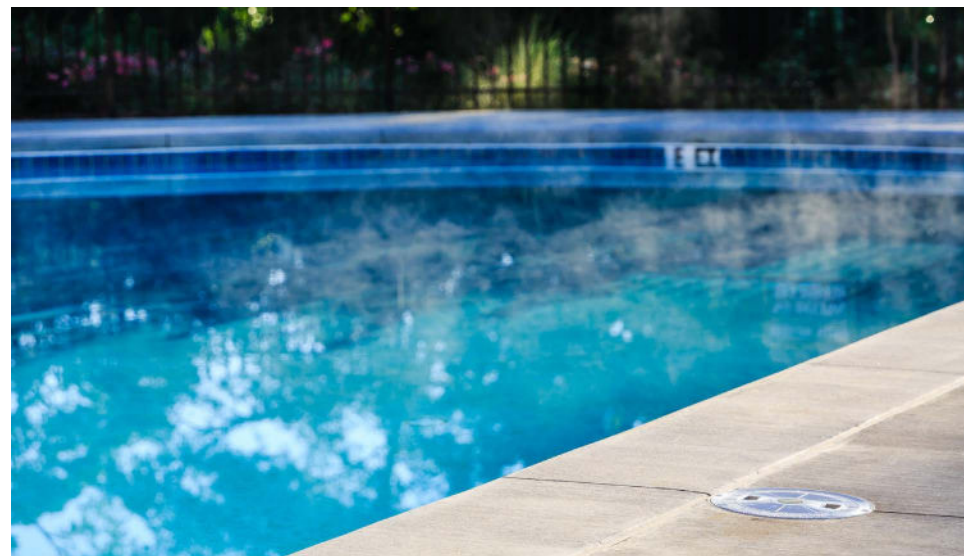

HEATER | NATURAL GAS / PROPANE / HEAT PUMP