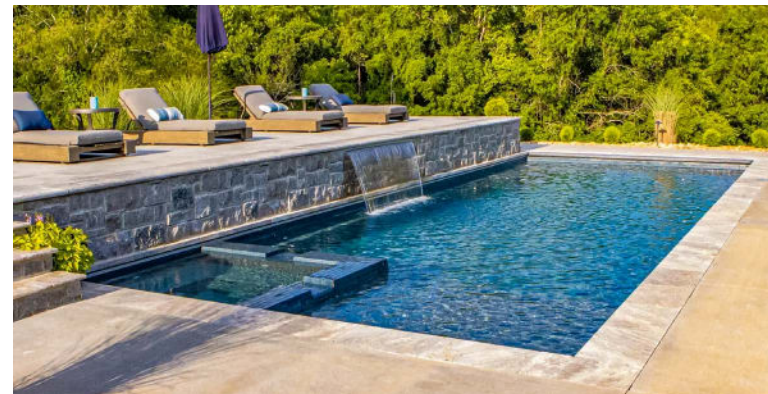

THE CARIBBEAN

40'L x 16'W x 4'-6'8"D

THE MEDITERRANEAN

40'L x 16'W x 4'-8'D

LIMITLESS

26'L x 12'6"W x 4'3"-5'7"D | 30'L x 12'6"W x 4'3"-6'D

SOAKE[®]
POOLS

HAND-TILED PRECAST CONCRETE PLUNGE POOLS & COLD PLUNGE POOLS