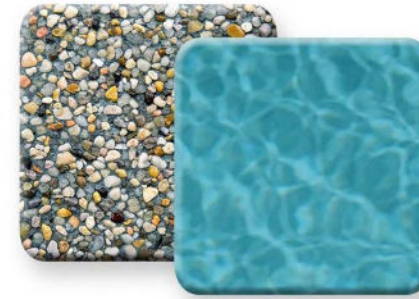

ELYSIUM

ZENITH

MARINER

SOLACE

RETREAT

CALYPSO

CASCADE

AQUAFALL

CONCRETE FINISH | PEBBLE TEC \$\$\$

CARIBBEAN BLUE \$

MOONLIGHT GREY \$

SANDY BEACH \$

BLUE LAGOON \$\$

BLUE WAVE \$\$

TAHOE BLUE \$\$

MIDNIGHT BLUE \$\$\$

CREME DE MENTHE \$\$\$

EMERALD BAY \$\$\$

SKY BLUE \$\$\$

BLACK MARBLE \$\$\$

TROPICAL BREEZE \$\$\$

CONCRETE FINISH | PEBBLE SHEEN \$\$

AQUA BLUE \$

WHITE DIAMONDS \$

SLATE

CHAMPLAIN GREY

CHESTNUT BROWN

SMOOTH

CHAMPLAIN GREY

CHESTNUT BROWN

SHALE GREY

SANDLEWOOD