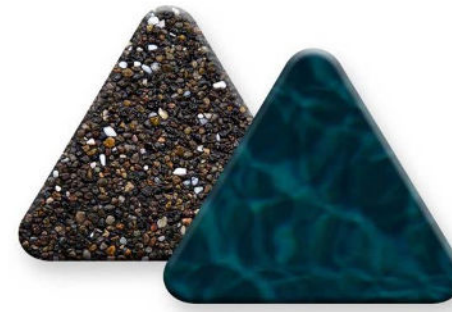

CREME DE MENTHE \$\$\$

EMERALD BAY \$\$\$

SKY BLUE \$\$\$

BLACK MARBLE \$\$\$

TROPICAL BREEZE \$\$\$

CONCRETE FINISH | PEBBLE SHEEN \$\$

AQUA BLUE \$

WHITE DIAMONDS \$

DESERT GOLD \$

BLUE GRANITE \$

FRENCH GREY \$

IRISH MIST \$

BLACK ONYX \$\$

BLUE SURF \$\$

BORDEAUX \$\$

BLACK ECLIPSE \$\$\$

PRISM BLUE \$\$\$

ARTIC WHITE \$\$\$

BLUE SURF

CONCRETE FINISH | PEBBLE BRILLIANCE \$\$\$

CLEARWATER

SHORELINE

AQUA FALLS

CLEARWATER

CRYSTAL HARBOR

DEEP COVE

GLACIER BAY

MAJESTIC SOUND

OASIS

SHORELINE

SPARKLING WATER

TROPICANA