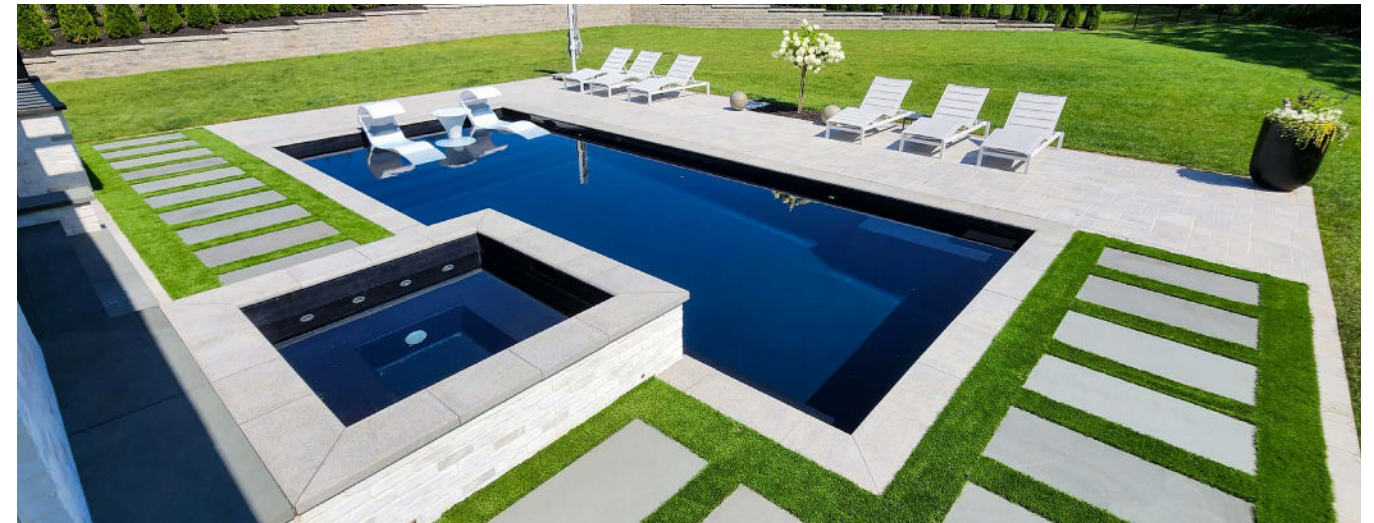

FIBERGLASS POOLS

CONCRETE POOLS

READ THE REVIEWS
FROM OUR SATISFIED
CUSTOMERS

POOL MAINTENANCE

At Keystone Custom Decks, outdoor living is our primary focus and passion. Therefore, wanting to offer even more outdoor enjoyment to our customers, we are excited to be able to serve you further with our pool division, Keystone Custom Pools. Our goal is to give you the aquatic outdoor living oasis you desire in one-stop and hassle free experience. Call today to get started on the next relaxing and refreshing addition to you home. 717-355-0592