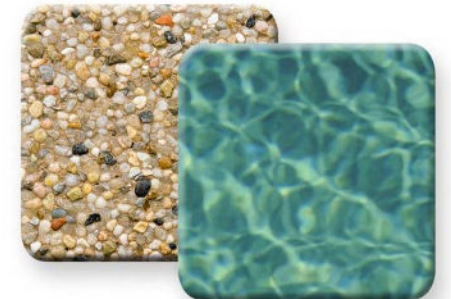

ELYSIUM

ZENITH

MARINER

SOLACE

RETREAT

CALYPSO

CASCADE

AQUAFALL

CONCRETE FINISH | PEBBLE TEC \$\$\$

CARIBBEAN BLUE \$

MOONLIGHT GREY \$

SANDY BEACH \$

BLUE LAGOON \$\$

BLUE WAVE \$\$

TAHOE BLUE \$\$

MIDNIGHT BLUE \$\$\$

CREME DE MENTHE \$\$\$

EMERALD BAY \$\$\$

SKY BLUE \$\$\$

BLACK MARBLE \$\$\$

TROPICAL BREEZE \$\$\$

CONCRETE FINISH | PEBBLE SHEEN \$\$

AQUA BLUE \$

WHITE DIAMONDS \$

SLATE

CHAMPLAIN GREY

CHESTNUT BROWN

SMOOTH

CHAMPLAIN GREY

CHESTNUT BROWN

SHALE GREY

SANDLEWOOD