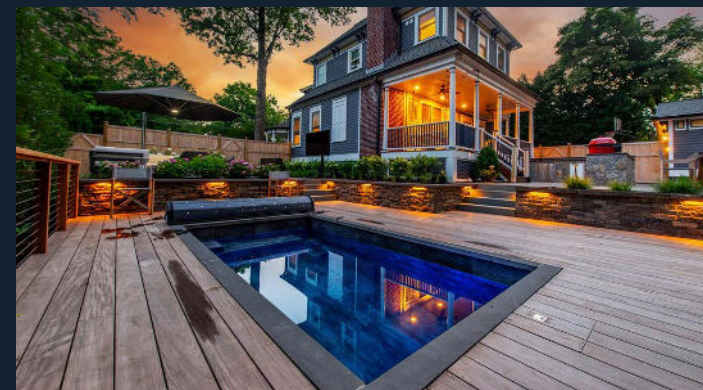

THE CARIBBEAN

40'L x 16'W x 4'-6'8"D

THE MEDITERRANEAN

40'L x 16'W x 4'-8'D

LIMITLESS

26'L x 12'6"W x 4'3"-5'7"D | 30'L x 12'6"W x 4'3"-6'D

SOAKE[®]
POOLS

HAND-TILED PRECAST CONCRETE PLUNGE POOLS & COLD PLUNGE POOLS